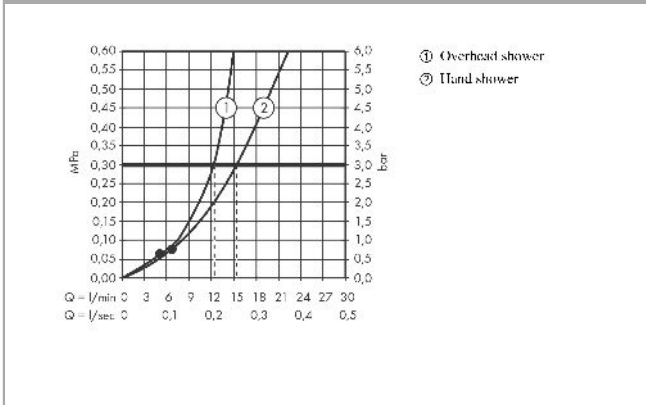

Vernis Blend
Showerpipe 200 1jet with thermostat
Finish: **Chrome** Article Number: **26276000**

Product image

Scale drawing

Flowchart