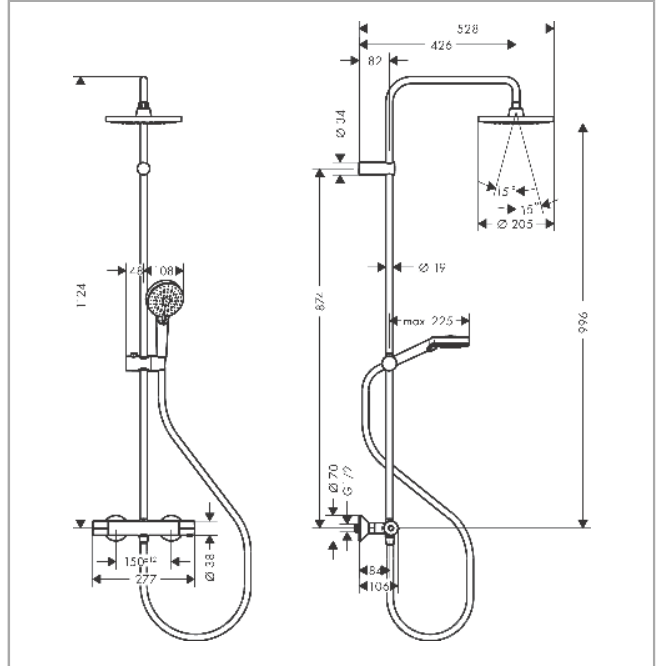

Scale drawing