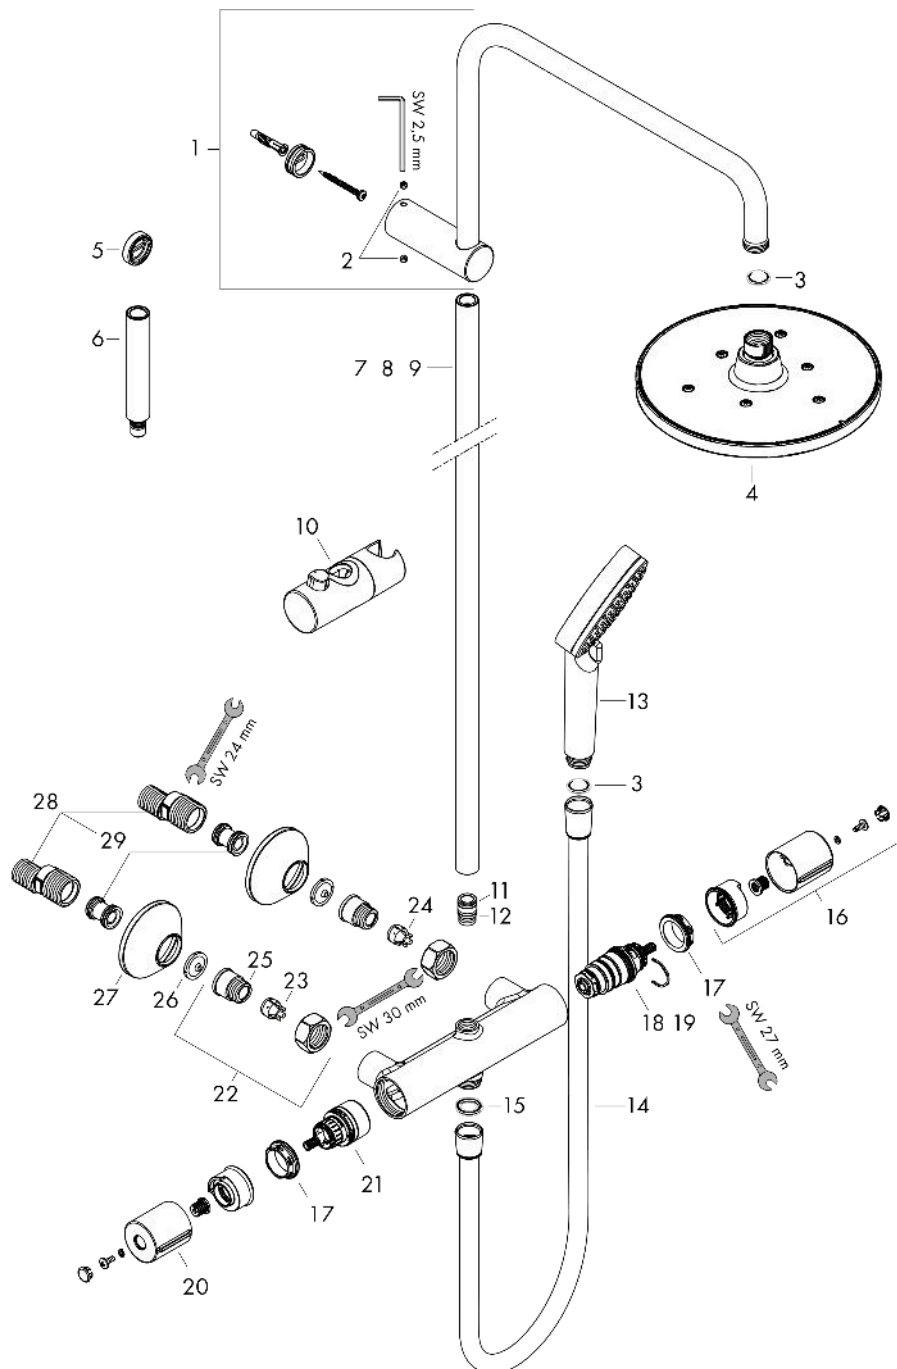

Vernis Blend
Showerpipe 200 1jet with thermostat
Finish: **Chrome** Article Number: **26276000**

Exploded Drawing

Year of production: >04/21

Vernis Blend

Showerpipe 200 1jet with thermostat

Finish: **Chrome** Article Number: **26276000**

Spare part list

Year of production: >04/21

Pos.	Description	Article Number	PC	PU
1	shower arm	93768000	13	1
2	hollow set screw M5x5	98446000	1	1
3	filter packing	94246000	1	1
4	head shower	26271000	99	1
5	tile-matching-disk 7 mm	93813000	5	1
6	extension 100 mm	94164000	9	1
7	pipe 845 mm	93906000	12	1
8	pipe 945 mm	93770000	12	1
9	pipe 1145 mm	93907000	12	1
10	support, assy	93729000	8	1
11	O-ring 11x2	98127000	1	1
12	O-ring 12x2	98214000	1	1
13	handshower	26270000	99	1
14	shower hose Metaflex'C 1,60 m	28266000	99	1
15	seal	98058000	1	1
16	handle for thermostat	93727000	9	1
17	nut	98913000	6	1
18	thermostat cartridge	98282000	14	1
19	cartridge for exchanged connections	92373000	18	1
20	handle	93731000	8	1
21	shut off unit with selector	98283000	12	1
22	connecting thread G½	93730000	9	1
23	non return valve (pressure-resistant up to 2 MPa)	93136000	8	1
24	non return valve	96737000	8	1
25	O-ring 16x2	98133000	1	1
26	filter packing	96922000	3	1
27	escutcheon Ø 70 mm	93718000	4	1
28	set of S-unions (±12 mm)	94140000	10	1
29	noise reduction	96429000	2	1