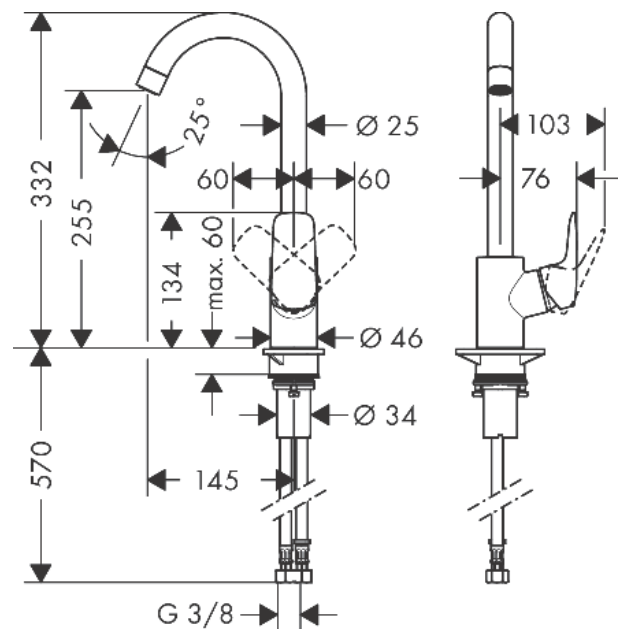

Logis M31

Single lever kitchen mixer 260, 1jet

Finish: **Chrome** Article Number: **71835000**

Description

product features

- ComfortZone 260
- swivel range adjustable in 3 steps 110°, 150° or 360°
- normal spray
- connection dimension: DN15
- maximum flow rate at 3 bar: 12 l/min
- ceramic cartridge
- connection type: G 3/8 connections
- temperature limitation adjustable
- suitable for continuous flow water heaters

Technology

Certificates / Sustainability

Product image

Scale drawing

Flowchart

Logis M31
Single lever kitchen mixer 260, 1jet
 Finish: **Chrome** Article Number: **71835000**

Exploded Drawing

Year of production: >02/15

Logis M31

Single lever kitchen mixer 260, 1jet

Finish: **Chrome** Article Number: **71835000**

Spare part list

Year of production: >02/15

Pos.	Description	Article Number	PC	PU
1	spout cpl.	92223000	13	1
2	aerator M22x1 (15 l/min)	92368000	7	1
3	set of locating rings (110° / 150°)	98486000	5	1
4	sealing set	92646000	6	1
5	O-Ring 14x2,5	98189000	1	1
6	screw	97662000	3	1
7	axialring	97558000	1	1
8	handle	92224000	10	1
9	screw cover	96338000	1	1
10	flange	95498000	3	1
11	nut	97209000	5	1
12	O-Ring 32x2	98193000	1	1
13	cartridge, assy	92730000	11	1
14	locking screw for handle	95140000	2	1
15	seal	95008000	3	1
16	flat seal	98749000	2	1
17	support	97523000	2	1
18	fixing set (Ø 34)	95049000	5	1
19	lever collar	97548000	1	1
20	connection hose 600 mm M8x0,75 G3/8	96556000	7	1
21	O-ring 7x1,5	98422000	1	1