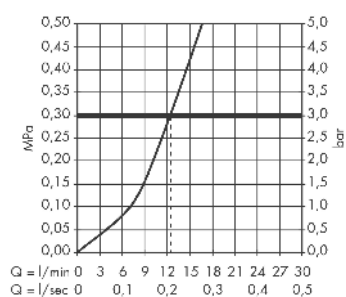

Logis M31

Single lever kitchen mixer 260, 1jet

Finish: **Chrome** Article Number: **71835000**

Description

product features

- ComfortZone 260
- swivel range adjustable in 3 steps 110°, 150° or 360°
- normal spray
- connection dimension: DN15
- maximum flow rate at 3 bar: 12 l/min
- ceramic cartridge
- connection type: G 3/8 connections
- temperature limitation adjustable
- suitable for continuous flow water heaters

Technology

Certificates / Sustainability

Product image

Scale drawing

Flowchart

Logis M31
Single lever kitchen mixer 260, 1jet
 Finish: **Chrome** Article Number: **71835000**

Exploded Drawing

Year of production: >02/15