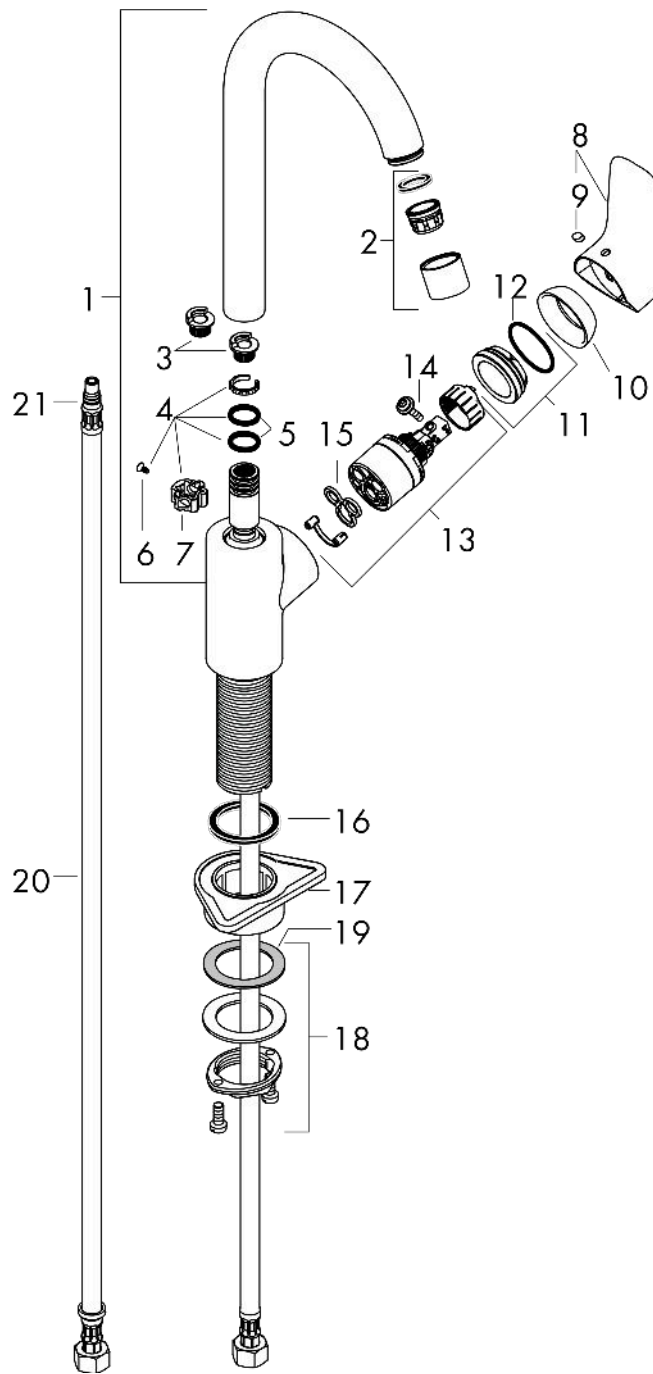

Logis M31

Single lever kitchen mixer 260, 1jet

Finish: **Chrome** Article Number: **71835000**

Description

product features

- ComfortZone 260
- swivel range adjustable in 3 steps 110°, 150° or 360°
- normal spray
- connection dimension: DN15
- maximum flow rate at 3 bar: 12 l/min
- ceramic cartridge
- connection type: G 3/8 connections
- temperature limitation adjustable
- suitable for continuous flow water heaters

Technology

Certificates / Sustainability

Product image

Scale drawing

Flowchart

Logis M31
Single lever kitchen mixer 260, 1jet
 Finish: **Chrome** Article Number: **71835000**

Exploded Drawing

Year of production: >02/15

Logis M31

Single lever kitchen mixer 260, 1jet

Finish: **Chrome** Article Number: **71835000**

Spare part list

Year of production: >02/15

Pos.	Description	Article Number	PC	PU
1	spout cpl.	92223000	13	1
2	aerator M22x1 (15 l/min)	92368000	7	1
3	set of locating rings (110° / 150°)	98486000	5	1
4	sealing set	92646000	6	1
5	O-Ring 14x2,5	98189000	1	1
6	screw	97662000	3	1
7	axialring	97558000	1	1
8	handle	92224000	10	1
9	screw cover	96338000	1	1
10	flange	95498000	3	1
11	nut	97209000	5	1
12	O-Ring 32x2	98193000	1	1
13	cartridge, assy	92730000	11	1
14	locking screw for handle	95140000	2	1
15	seal	95008000	3	1
16	flat seal	98749000	2	1
17	support	97523000	2	1
18	fixing set (Ø 34)	95049000	5	1
19	lever collar	97548000	1	1
20	connection hose 600 mm M8x0,75 G3/8	96556000	7	1
21	O-ring 7x1,5	98422000	1	1