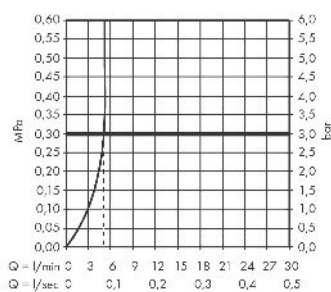

Vernis Blend

Single lever basin mixer for concealed installation wall-mounted with spout 20,7 cm

Finish: **Chrome** Article Number: **71576000**

Description

product features

- projection: 207 mm
- handle variant: lever handle
- spray type: normal spray
- maximum flow rate at 3 bar: 5 l/min
- ceramic cartridge
- suitable for continuous flow water heaters
- connection type: basic set
- connection dimension: DN15
- handle can be positioned on the right or left, depending on the basic set installation
- EU taxonomy: max. 6 l/min - Substantial Contribution (SC) possible

Technology

Product image

Scale drawing

Flowchart