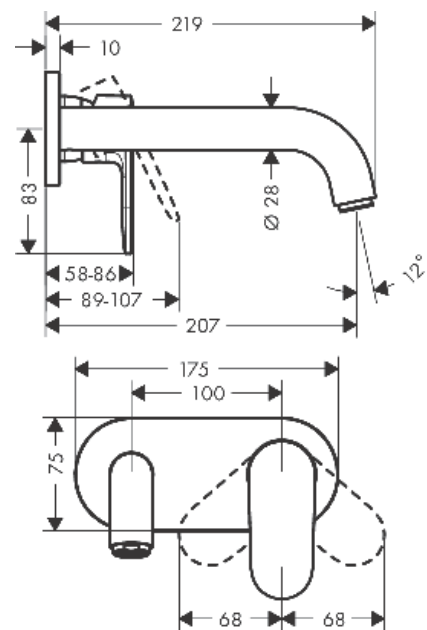

## Vernis Blend

Single lever basin mixer for concealed installation wall-mounted with spout 20,7 cm

Finish: **Chrome** Article Number: **71576000**

#### product features

- projection: 207 mm
- handle variant: lever handle
- spray type: normal spray
- maximum flow rate at 3 bar: 5 l/min
- ceramic cartridge
- suitable for continuous flow water heaters
- connection type: basic set
- connection dimension: DN15
- handle can be positioned on the right or left, depending on the basic set installation
- EU taxonomy: max. 6 l/min - Substantial Contribution (SC) possible

### Scale drawing

### Spare part list

Year of production: >04/21

Pos.	Description	Article Number	PC	PU
1	spout cpl.	93710000	10	1
2	aerator M24x1	92254000	9	1
3	hollow set screw M5x5	98446000	1	1
4	handle	93678000	8	1
5	screw cover	96338000	1	1
6	sleeve	98790000	8	1
7	nut	95622000	9	1
8	O-ring 39x1,5	98400000	1	1
9	cartridge, assy	92730000	11	1
10	locking screw for handle	95140000	2	1
11	seal	95008000	3	1
12	adapter for cartridge	95779000	5	1
13	O-ring 26x2	98147000	1	1
14	escutcheon	93714000	9	1
15	connecting thread G½	93771000	7	1
16	O-ring 13x2	98128000	1	1
a	base body	13622180	99	1
b	waste	50001000	99	1
c	extension set 25 mm for 13622180	31971000	99	1