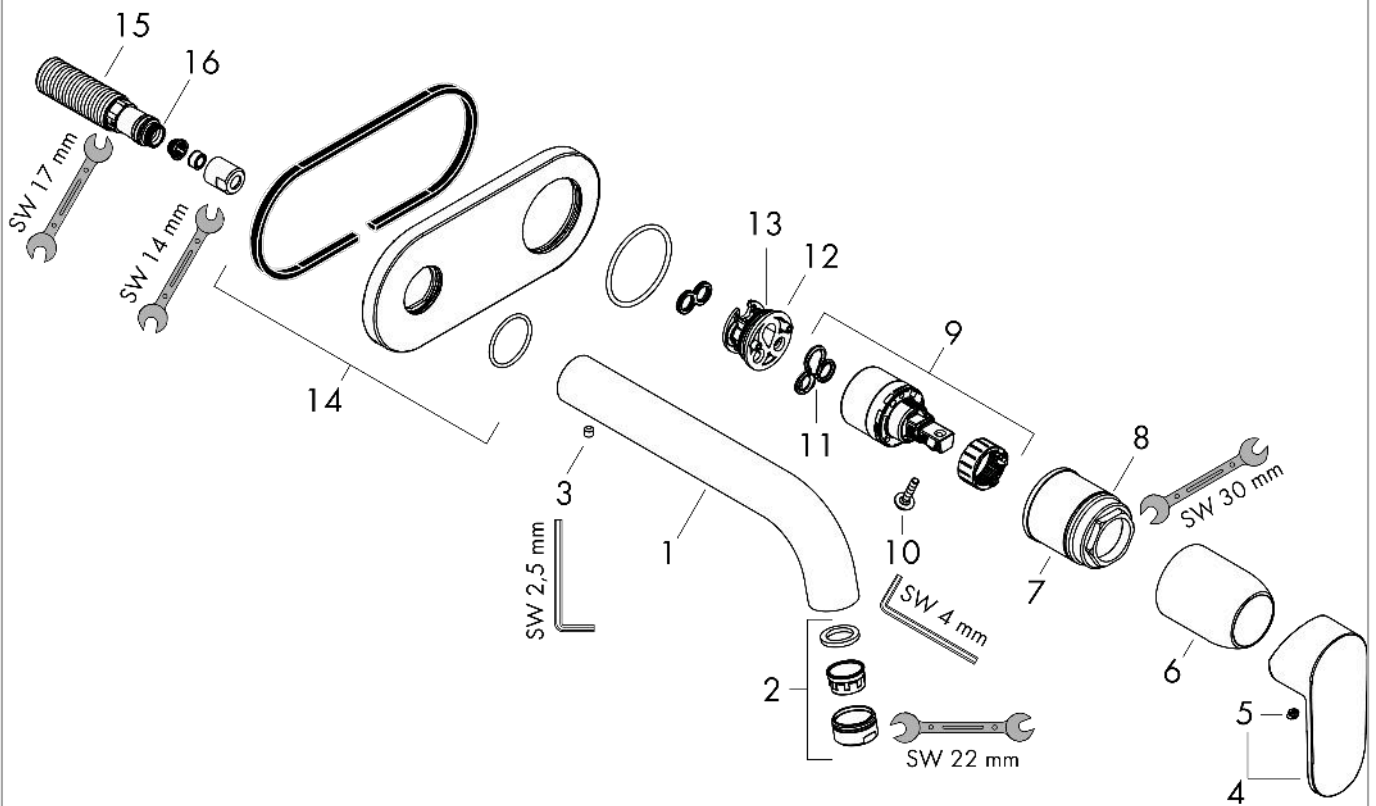

#### product features

- projection: 207 mm
- handle variant: lever handle
- spray type: normal spray
- maximum flow rate at 3 bar: 5 l/min
- ceramic cartridge
- suitable for continuous flow water heaters
- connection type: basic set
- connection dimension: DN15
- handle can be positioned on the right or left, depending on the basic set installation
- EU taxonomy: max. 6 l/min - Substantial Contribution (SC) possible

### Scale drawing

### Flowchart

**Vernis Blend**

**Single lever basin mixer for concealed installation wall-mounted with spout 20,7 cm**

Finish: **Chrome** Article Number: **71576000**

**Exploded Drawing**

Year of production: >04/21

### Spare part list

Year of production: >04/21

Pos.	Description	Article Number	PC	PU
1	spout cpl.	93710000	10	1
2	aerator M24x1	92254000	9	1
3	hollow set screw M5x5	98446000	1	1
4	handle	93678000	8	1
5	screw cover	96338000	1	1
6	sleeve	98790000	8	1
7	nut	95622000	9	1
8	O-ring 39x1,5	98400000	1	1
9	cartridge, assy	92730000	11	1
10	locking screw for handle	95140000	2	1
11	seal	95008000	3	1
12	adapter for cartridge	95779000	5	1
13	O-ring 26x2	98147000	1	1
14	escutcheon	93714000	9	1
15	connecting thread G½	93771000	7	1
16	O-ring 13x2	98128000	1	1
a	base body	13622180	99	1
b	waste	50001000	99	1
c	extension set 25 mm for 13622180	31971000	99	1